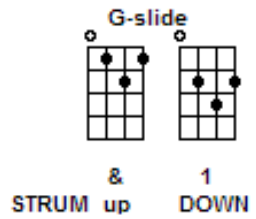

Heartache Tonight - The Eagles

G-slide **Em** **G-slide** **Em**
 1. ~ Somebody's gonna hurt someone, ~ before the night is through,
G-slide **C** **G-slide** **D**
 ~ Somebody's gonna come undone, ~ there's nothing we can do.
G-slide **Em** **G-slide** **Em**
 ~ Everybody wants to touch somebody, ~ if it takes all night.
G-slide **C** **G-slide** **D** **D7**
 ~ Everybody wants to take a little chance, ~ and make it come out right.

CHORUS:

C **C7** **G**
There's gonna be a heartache tonight, a heartache tonight I know.
C **C7** **A7** **D7**
There's gonna be a heartache tonight, a heartache tonight I know, Lord, I know.

G-slide **Em** **G-slide** **Em**
 2. ~ Some people like to stay out late, some folks can't hold out that long,
G-slide **C** **G-slide** **D**
 ~ but nobody wants to go home now, ~ there's too much going on.
G-slide **Em** **G-slide** **Em**
 ~ This night is gonna last forever, last all, last all summer long,
G-slide **C** **G-slide** **D** **D7**
 ~ Some time before the sun comes up, ~ the radio is gonna play that song.

CHORUS

BRIDGE: **G** **G7**
There's gonna be a heartache tonight, the moon's shining bright,
C7 **Eb**
So turn out the light, and we'll get it right,
G **D7** **G**
There's gonna be a heartache tonight, a heartache tonight I know.

V1 and CHORUS

OUTRO – same tune as the bridge:

G **G7**
We can beat around the bushes, We can get down to the bone,
C7 **Eb**
We can leave it in a parking lot but either way
G **D7** **G** - **C**
There's gonna be a heartache tonight, a heartache tonight, I know.
G **D7** **G**
There'll be a heartache tonight, a heartache tonight, I know.