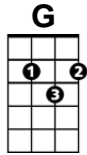

**CHORDS  
IN THIS**

**USED  
SONG...**

**"By the Light of the Silvery Moon"**  
by Gus Edwards and Edward Madden

**Verse 1:**

**G** **A7**  
By the light of the Silvery Moon  
**D7**

I want to spoon.

**G** **G#dim** **D7**  
To my honey I'll croon love's tune.  
**G** **C** **E7** **Am**

Honeymoon, keep a shining in Ju- -u- -une.

**G** **D7** **G**  
Your sil v'ry beams will bring love dreams.  
**E7** **A7**

We'll be cuddling soo--oo- -oon

**D7** **G** **C** **G**  
By the sil v'ry moon.

**Verse 2:**

**G** **Gdim** **G**  
By the light *Not the dark, but the light,*  
**A7** **Adim** **A7**

Of the Silvery Moon *Not the sun, but the moon*

**D7** **G#dim** **D7**  
I want to spoon. *Not knife, but spoon*

**G** **G#dim** **D7**  
To my honey I'll croon love's tune.

**G** **Gdim** **G**  
Honeymoon, *Not the sun, but the moon*  
**C** **E7** **Am**

Keep a-shining in Ju- -u- -une.

**G** **D7** **G**  
Your sil v'ry beams will bring love dreams.  
**E7** **A7**