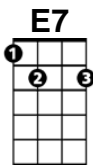

**CHORDS  
IN THIS**

**USED  
SONG...**

**"By the Light of the Silvery Moon"**  
by Gus Edwards and Edward Madden

**Verse 1:**

**G** **A7**  
By the light of the Silvery Moon  
**D7**

I want to spoon.

**G** **G#dim** **D7**  
To my honey I'll croon love's tune.  
**G** **C** **E7** **Am**

Honeymoon, keep a shining in Ju- -u- -une.

**G** **D7** **G**  
Your sil v'ry beams will bring love dreams.  
**E7** **A7**

We'll be cuddling soo--oo- -oon

**D7** **G** **C** **G**  
By the sil v'ry moon.

**Verse 2:**

**G** **Gdim** **G**  
By the light *Not the dark, but the light,*  
**A7** **Adim** **A7**

Of the Silvery Moon *Not the sun, but the moon*

**D7** **G#dim** **D7**  
I want to spoon. *Not knife, but spoon*

**G** **G#dim** **D7**  
To my honey I'll croon love's tune.

**G** **Gdim** **G**  
Honeymoon, *Not the sun, but the moon*  
**C** **E7** **Am**

Keep a-shining in Ju- -u- -une.

**G** **D7** **G**  
Your sil v'ry beams will bring love dreams.  
**E7** **A7**