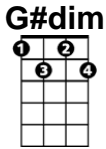

**CHORDS  
IN THIS**

**USED  
SONG...**

**"By the Light of the Silvery Moon"**  
by Gus Edwards and Edward Madden

**Verse 1:**

**G** **A7**  
By the light of the Silvery Moon  
**D7**

I want to spoon.

**G** **G#dim** **D7**  
To my honey I'll croon love's tune.  
**G** **C** **E7** **Am**

Honeymoon, keep a shining in Ju- -u- -une.

**G** **D7** **G**  
Your sil v'ry beams will bring love dreams.  
**E7** **A7**

We'll be cuddling soo--oo- -oon

**D7** **G** **C** **G**  
By the sil v'ry moon.

**Verse 2:**

**G** **Gdim** **G**  
By the light *Not the dark, but the light,*  
**A7** **Adim** **A7**

Of the Silvery Moon *Not the sun, but the moon*

**D7** **G#dim** **D7**  
I want to spoon. *Not knife, but spoon*

**G** **G#dim** **D7**  
To my honey I'll croon love's tune.

**G** **Gdim** **G**  
Honeymoon, *Not the sun, but the moon*  
**C** **E7** **Am**

Keep a-shining in Ju- -u- -une.

**G** **D7** **G**  
Your sil v'ry beams will bring love dreams.  
**E7** **A7**