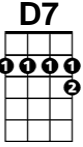

**CHORDS  
IN THIS**

**USED  
SONG...**

**"By the Light of the Silvery Moon"**  
by Gus Edwards and Edward Madden

**Verse 1:**

**G** **A7**  
By the light of the Silvery Moon  
**D7**

I want to spoon.

**G** **G#dim** **D7**  
To my honey I'll croon love's tune.  
**G** **C** **E7** **Am**

Honeymoon, keep a shining in Ju- -u- -une.

**G** **D7** **G**  
Your sil v'ry beams will bring love dreams.  
**E7** **A7**

We'll be cuddling soo--oo- -oon

**D7** **G** **C** **G**  
By the sil v'ry moon.

**Verse 2:**

**G** **Gdim** **G**  
By the light *Not the dark, but the light,*  
**A7** **Adim** **A7**

Of the Silvery Moon *Not the sun, but the moon*

**D7** **G#dim** **D7**  
I want to spoon. *Not knife, but spoon*

**G** **G#dim** **D7**  
To my honey I'll croon love's tune.

**G** **Gdim** **G**  
Honeymoon, *Not the sun, but the moon*  
**C** **E7** **Am**

Keep a-shining in Ju- -u- -une.

**G** **D7** **G**  
Your sil v'ry beams will bring love dreams.  
**E7** **A7**