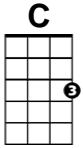

**CHORDS  
IN THIS**

**USED  
SONG...**

**"By the Light of the Silvery Moon"**  
by Gus Edwards and Edward Madden

**Verse 1:**

**G** **A7**  
By the light of the Silvery Moon  
**D7**

I want to spoon.

**G** **G#dim** **D7**  
To my honey I'll croon love's tune.  
**G** **C** **E7** **Am**

Honeymoon, keep a shining in Ju- -u- -une.

**G** **D7** **G**  
Your sil v'ry beams will bring love dreams.  
**E7** **A7**

We'll be cuddling soo--oo- -oon

**D7** **G** **C** **G**  
By the sil v'ry moon.

**Verse 2:**

**G** **Gdim** **G**  
By the light *Not the dark, but the light,*  
**A7** **Adim** **A7**

Of the Silvery Moon *Not the sun, but the moon*

**D7** **G#dim** **D7**  
I want to spoon. *Not knife, but spoon*

**G** **G#dim** **D7**  
To my honey I'll croon love's tune.

**G** **Gdim** **G**  
Honeymoon, *Not the sun, but the moon*  
**C** **E7** **Am**

Keep a-shining in Ju- -u- -une.

**G** **D7** **G**  
Your sil v'ry beams will bring love dreams.  
**E7** **A7**