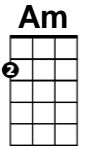

**CHORDS  
IN THIS**

**USED  
SONG...**

**"By the Light of the Silvery Moon"**  
by Gus Edwards and Edward Madden

**Verse 1:**

**G** **A7**  
By the light of the Silvery Moon  
**D7**

I want to spoon.

**G** **G#dim** **D7**  
To my honey I'll croon love's tune.  
**G** **C** **E7** **Am**

Honeymoon, keep a shining in Ju- -u- -une.

**G** **D7** **G**  
Your sil v'ry beams will bring love dreams.  
**E7** **A7**

We'll be cuddling soo--oo- -oon

**D7** **G** **C** **G**  
By the sil v'ry moon.

**Verse 2:**

**G** **Gdim** **G**  
By the light *Not the dark, but the light,*  
**A7** **Adim** **A7**

Of the Silvery Moon *Not the sun, but the moon*

**D7** **G#dim** **D7**  
I want to spoon. *Not knife, but spoon*

**G** **G#dim** **D7**  
To my honey I'll croon love's tune.

**G** **Gdim** **G**  
Honeymoon, *Not the sun, but the moon*  
**C** **E7** **Am**

Keep a-shining in Ju- -u- -une.

**G** **D7** **G**  
Your sil v'ry beams will bring love dreams.  
**E7** **A7**