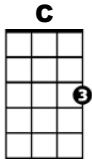

# "Will You Love Me Tomorrow" by The Shirelles

**C**                    **Am**        **F**    **G**  
 ~ Tonight you're mine complete-ly

**C**                    **Am**        **Dm**   **G**  
 ~ You give your love so sweet-ly

**E7**                    **Am**

Tonight the light of love is in your eyes

**F**                    **G**            **C**

~ But will you love me tomorrow

**C**                    **Am**        **F**    **G**  
 ~ Is this a lasting trea-sure