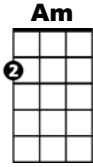

# "Will You Love Me Tomorrow" by The Shirelles

**C**                    **Am**        **F**    **G**  
 ~ Tonight you're mine complete-ly

**C**                    **Am**        **Dm**   **G**  
 ~ You give your love so sweet-ly

**E7**                    **Am**

Tonight the light of love is in your eyes

**F**                    **G**            **C**

~ But will you love me tomorrow

**C**                    **Am**        **F**    **G**  
 ~ Is this a lasting trea-sure